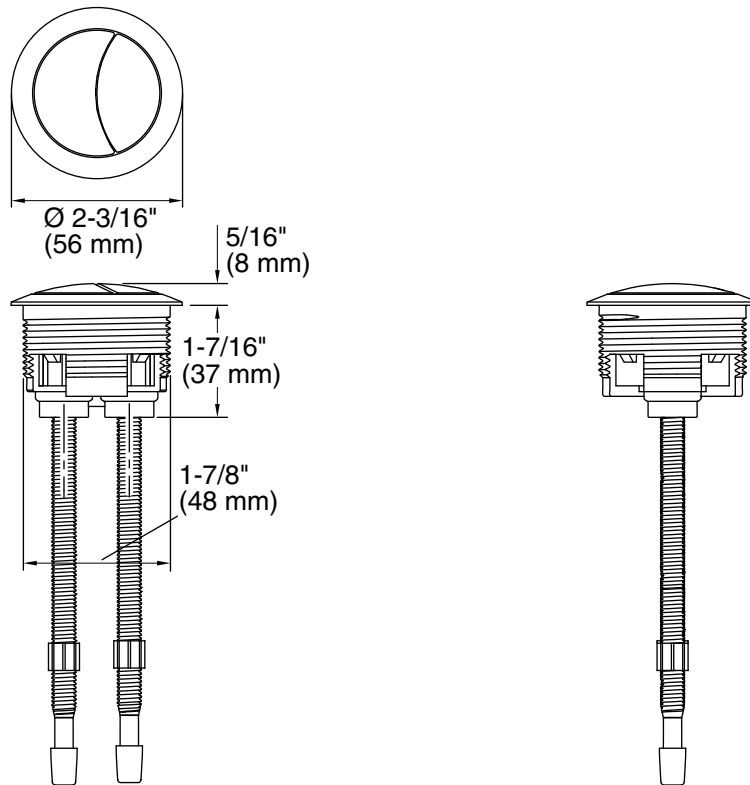

Persuade®

Dual Flush Actuator

K-186

Features

- Water-saving dual-flush actuator offers two flushing options.
- Large top-mount buttons provide an ergonomic experience.
- Spring-loaded buttons facilitate a smooth actuation.
- For use with the K-3753 Persuade Circ and K-3723 Persuade Curv toilets.

Technical Information

All product dimensions are nominal.

Material: Plastic

Notes

Install this product according to the installation guide.